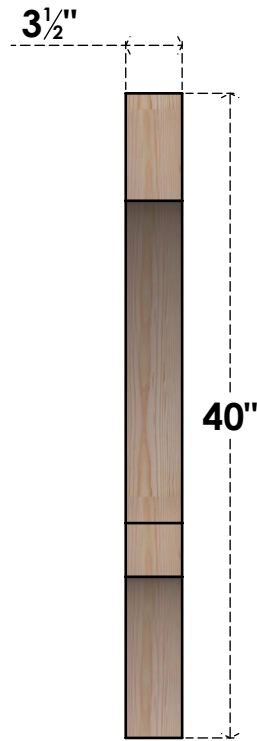

BRC04X34X40BOA00SDF

3 1/2"W X 34"D X 40"H BALBOA SMOOTH BRACE, DOUGLAS FIR

SIDE

FRONT

EKENA MILLWORK
 2300 WEST MAIN ST.
 CLARKSVILLE, TX 75426
 TOLL FREE: 866-607-0453
 WWW.EKENAMILLWORK.COM

NOTES

1. INSTALLATION TO BE COMPLETED IN ACCORDANCE WITH MANUFACTURER'S SPECIFICATIONS.
2. DRAWING MAY NOT BE TO SCALE
3. THIS DRAWING IS INTENDED FOR DESIGN AND PLANNING PURPOSES ONLY.
4. ALL INFORMATION CONTAINED HEREIN WAS CURRENT AT THE TIME OF DEVELOPMENT BUT MUST BE REVIEWED AND APPROVED BY THE PRODUCT MANUFACTURER TO BE CONSIDERED ACCURATE.
5. PRODUCTS ARE NOT KILN DRIED. THIS ITEM IS UNIQUE AND WILL CONTAIN THE NATURAL VARIATIONS THAT THE WOOD SPECIES OFFERS. THIS MAY RESULT IN VARIATIONS UP TO 1/4"