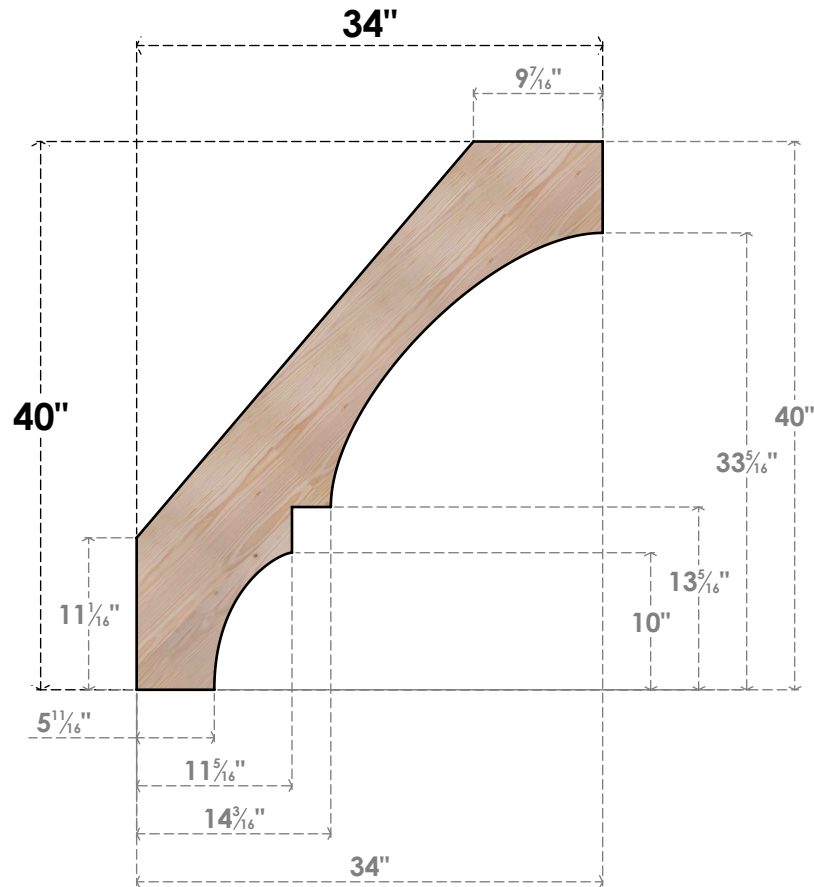

BRC04X34X40BOA00SDF

3 1/2"W X 34"D X 40"H BALBOA SMOOTH BRACE, DOUGLAS FIR

SIDE

FRONT

EKENA MILLWORK
 2300 WEST MAIN ST.
 CLARKSVILLE, TX 75426
 TOLL FREE: 866-607-0453
 WWW.EKENAMILLWORK.COM

NOTES

1. INSTALLATION TO BE COMPLETED IN ACCORDANCE WITH MANUFACTURER'S SPECIFICATIONS.
2. DRAWING MAY NOT BE TO SCALE
3. THIS DRAWING IS INTENDED FOR DESIGN AND PLANNING PURPOSES ONLY.
4. ALL INFORMATION CONTAINED HEREIN WAS CURRENT AT THE TIME OF DEVELOPMENT BUT MUST BE REVIEWED AND APPROVED BY THE PRODUCT MANUFACTURER TO BE CONSIDERED ACCURATE.
5. PRODUCTS ARE NOT KILN DRIED. THIS ITEM IS UNIQUE AND WILL CONTAIN THE NATURAL VARIATIONS THAT THE WOOD SPECIES OFFERS. THIS MAY RESULT IN VARIATIONS UP TO 1/4"